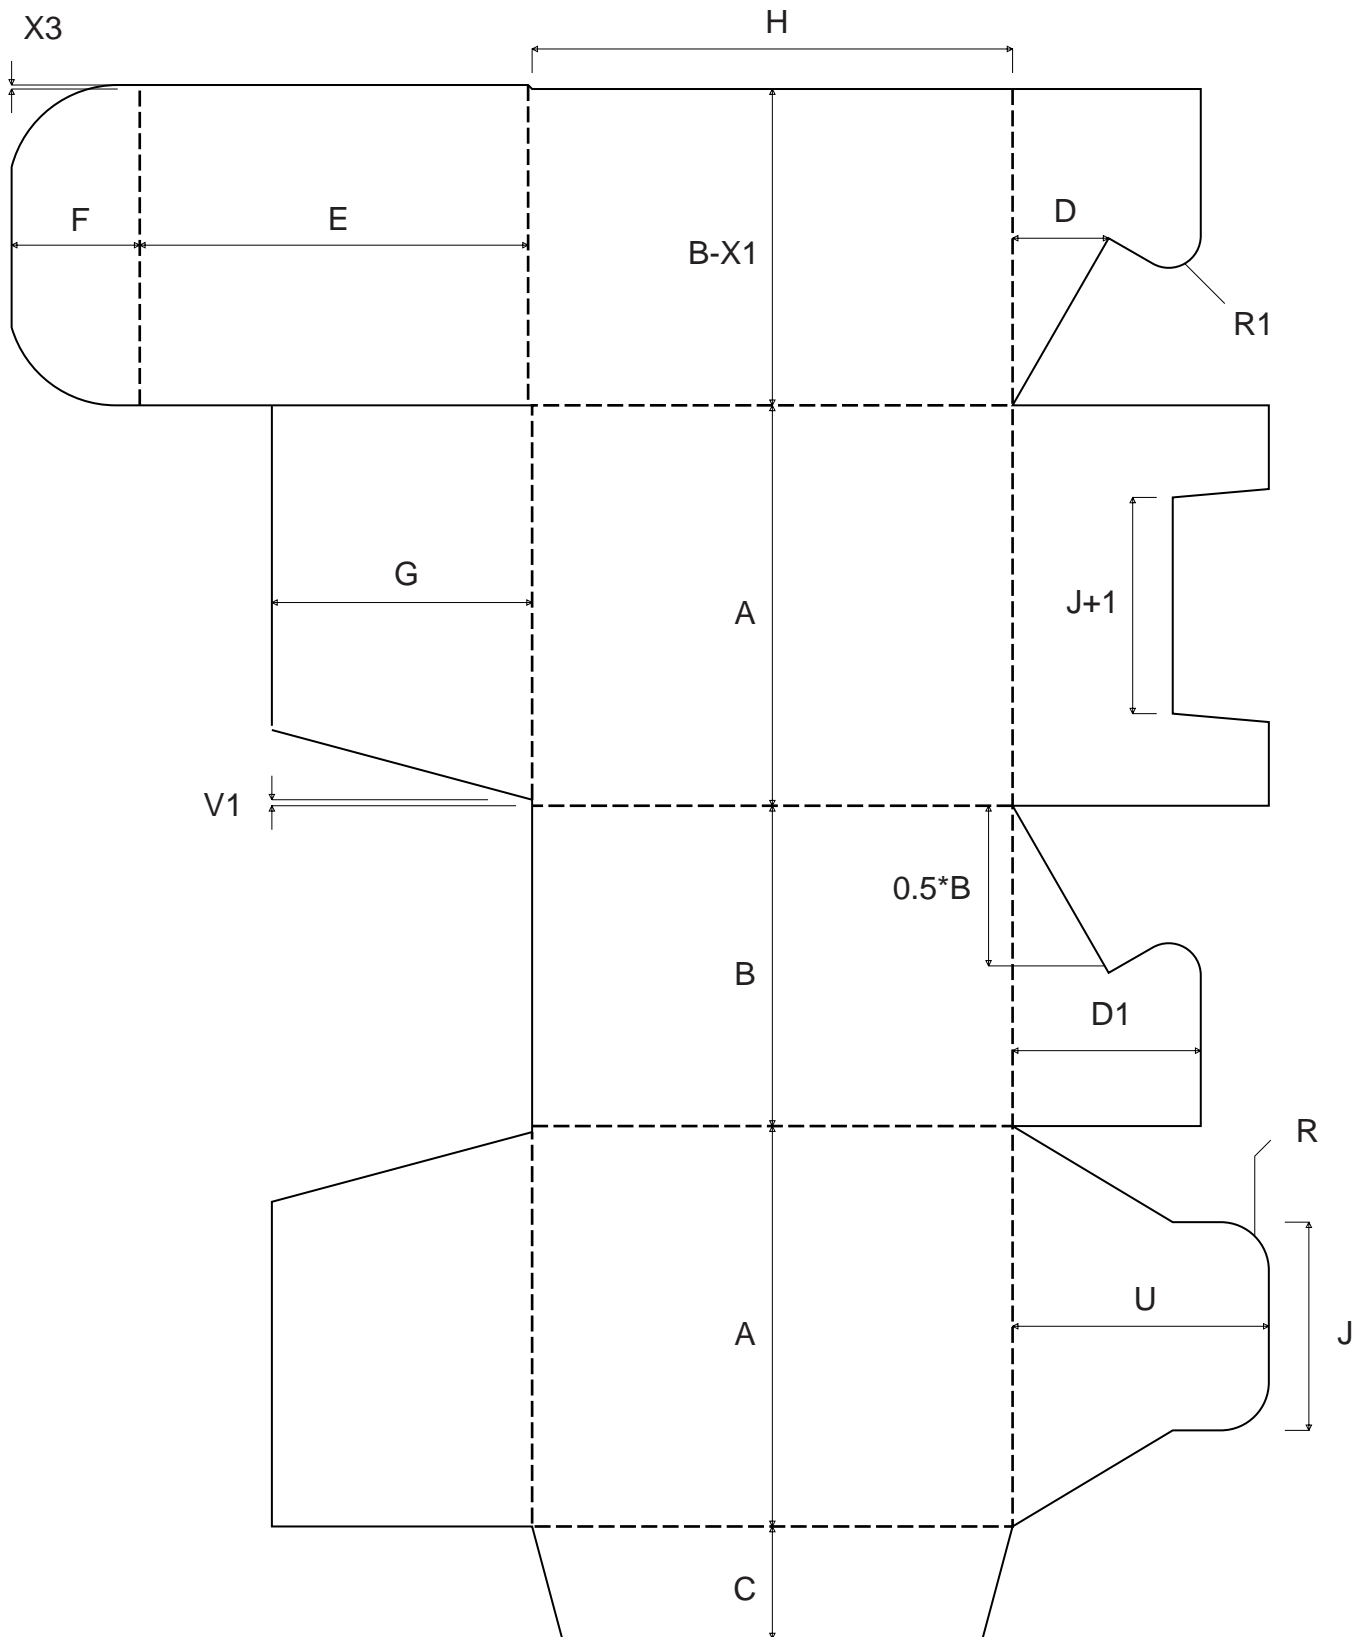

PackDesign 2000®

Standard Libraries for ECMA