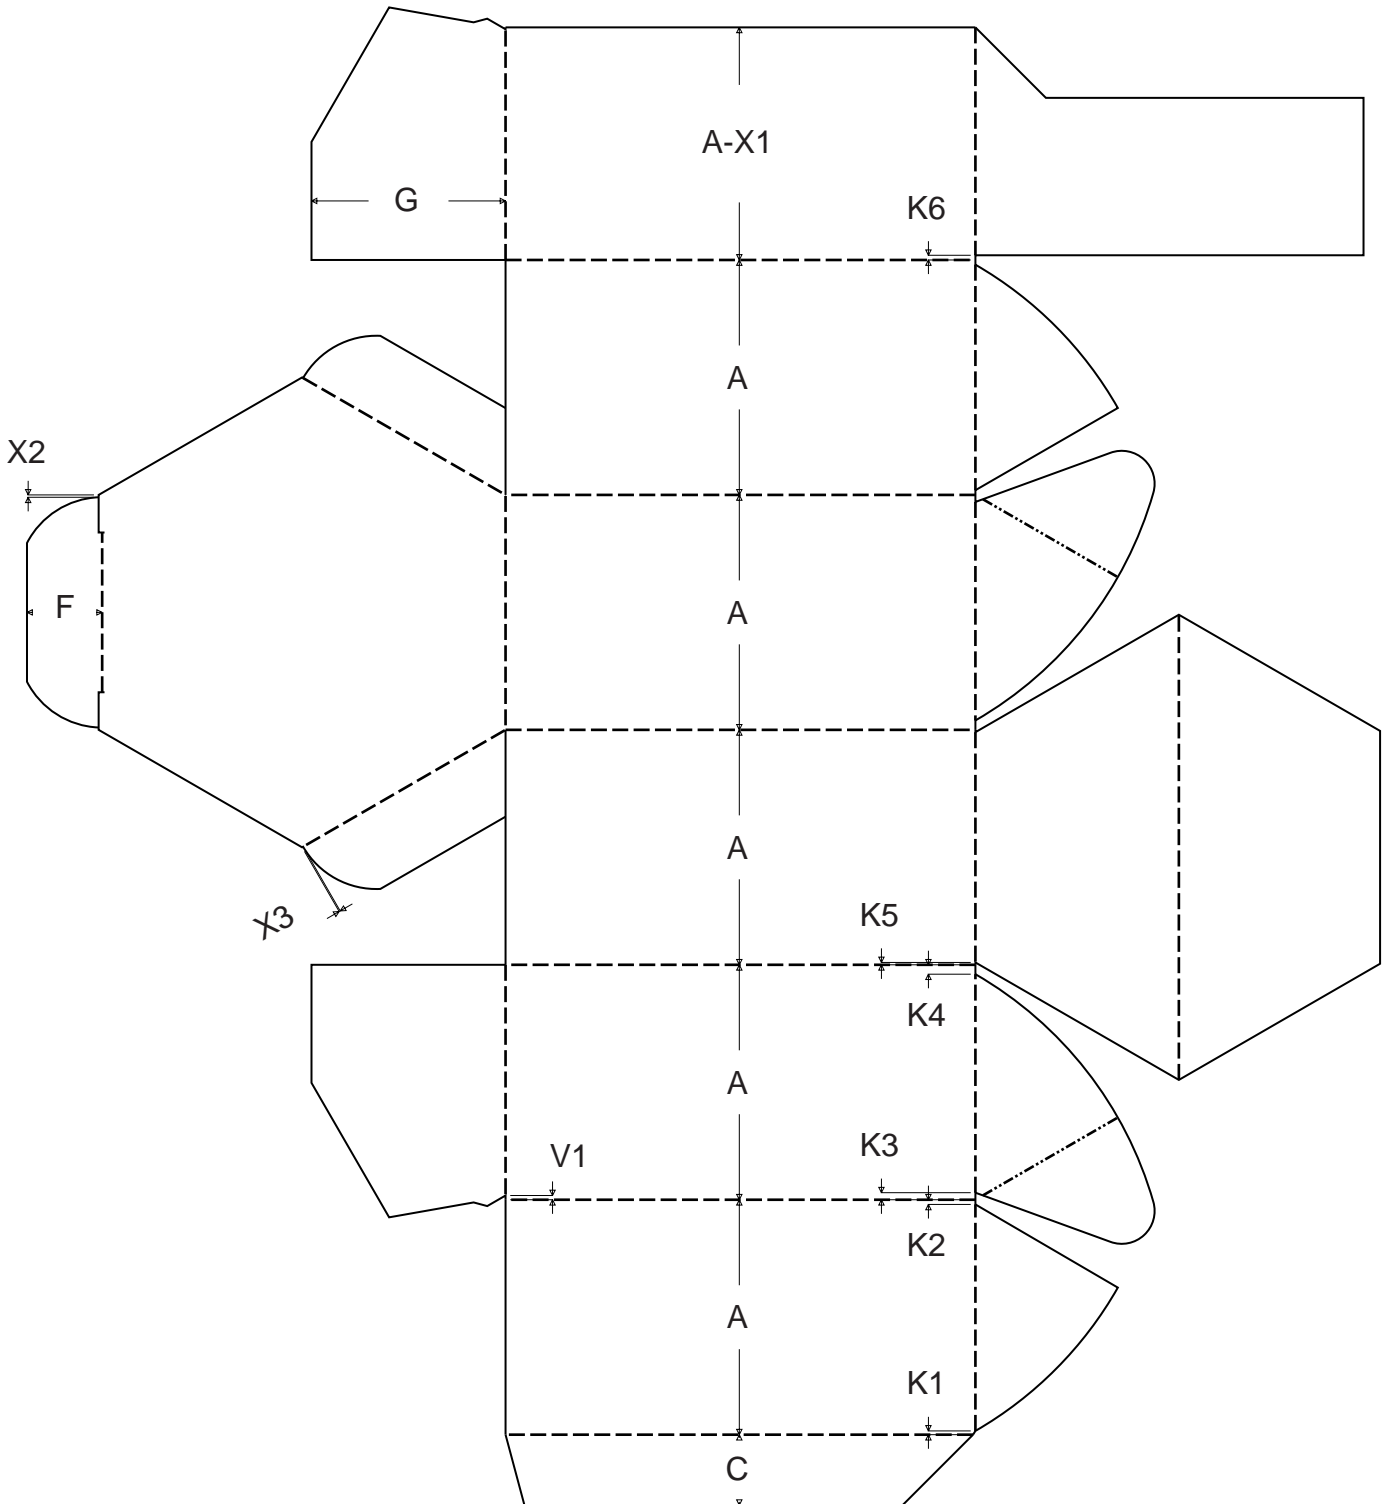

PackDesign 2000®

Standard Libraries for ECMA