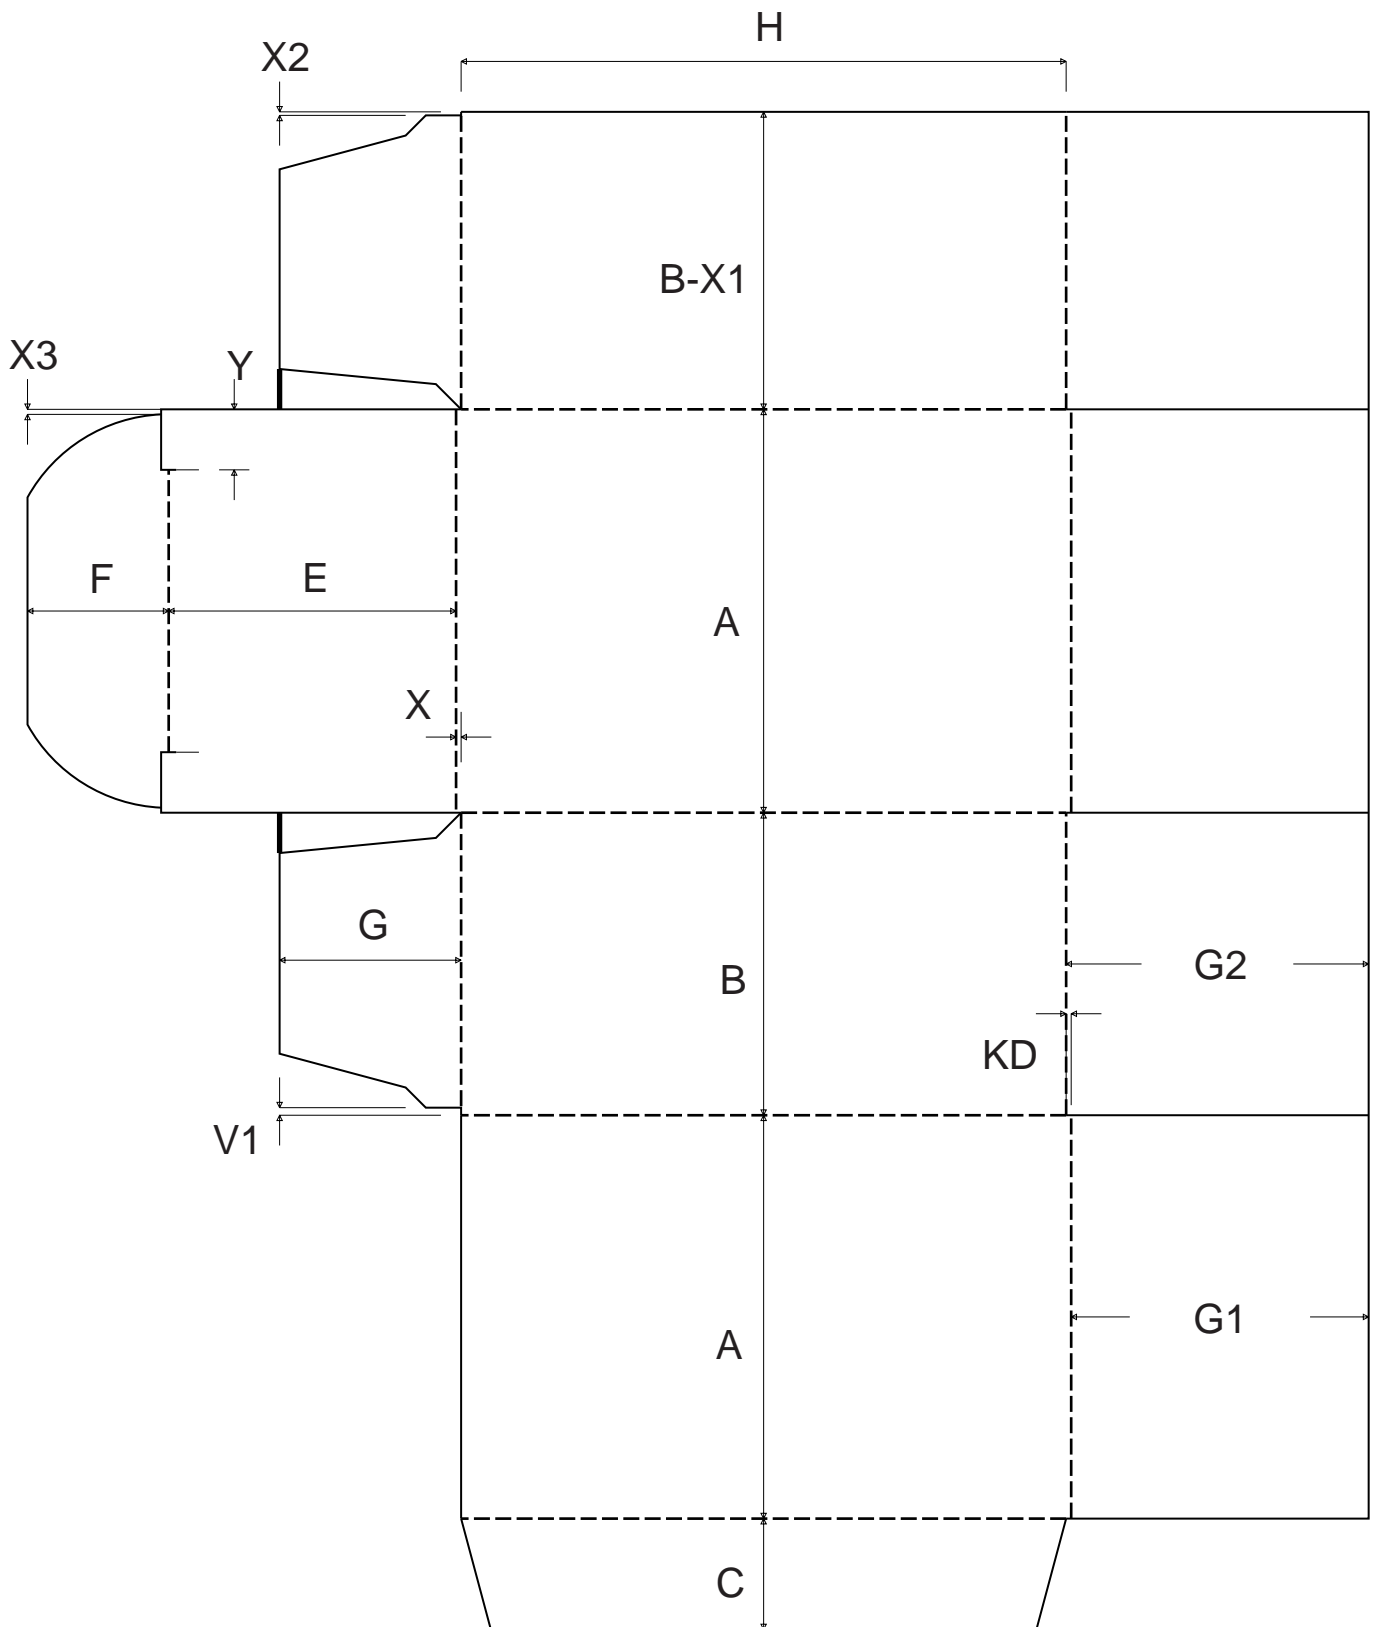

PackDesign 2000®

Standard Libraries for ECMA