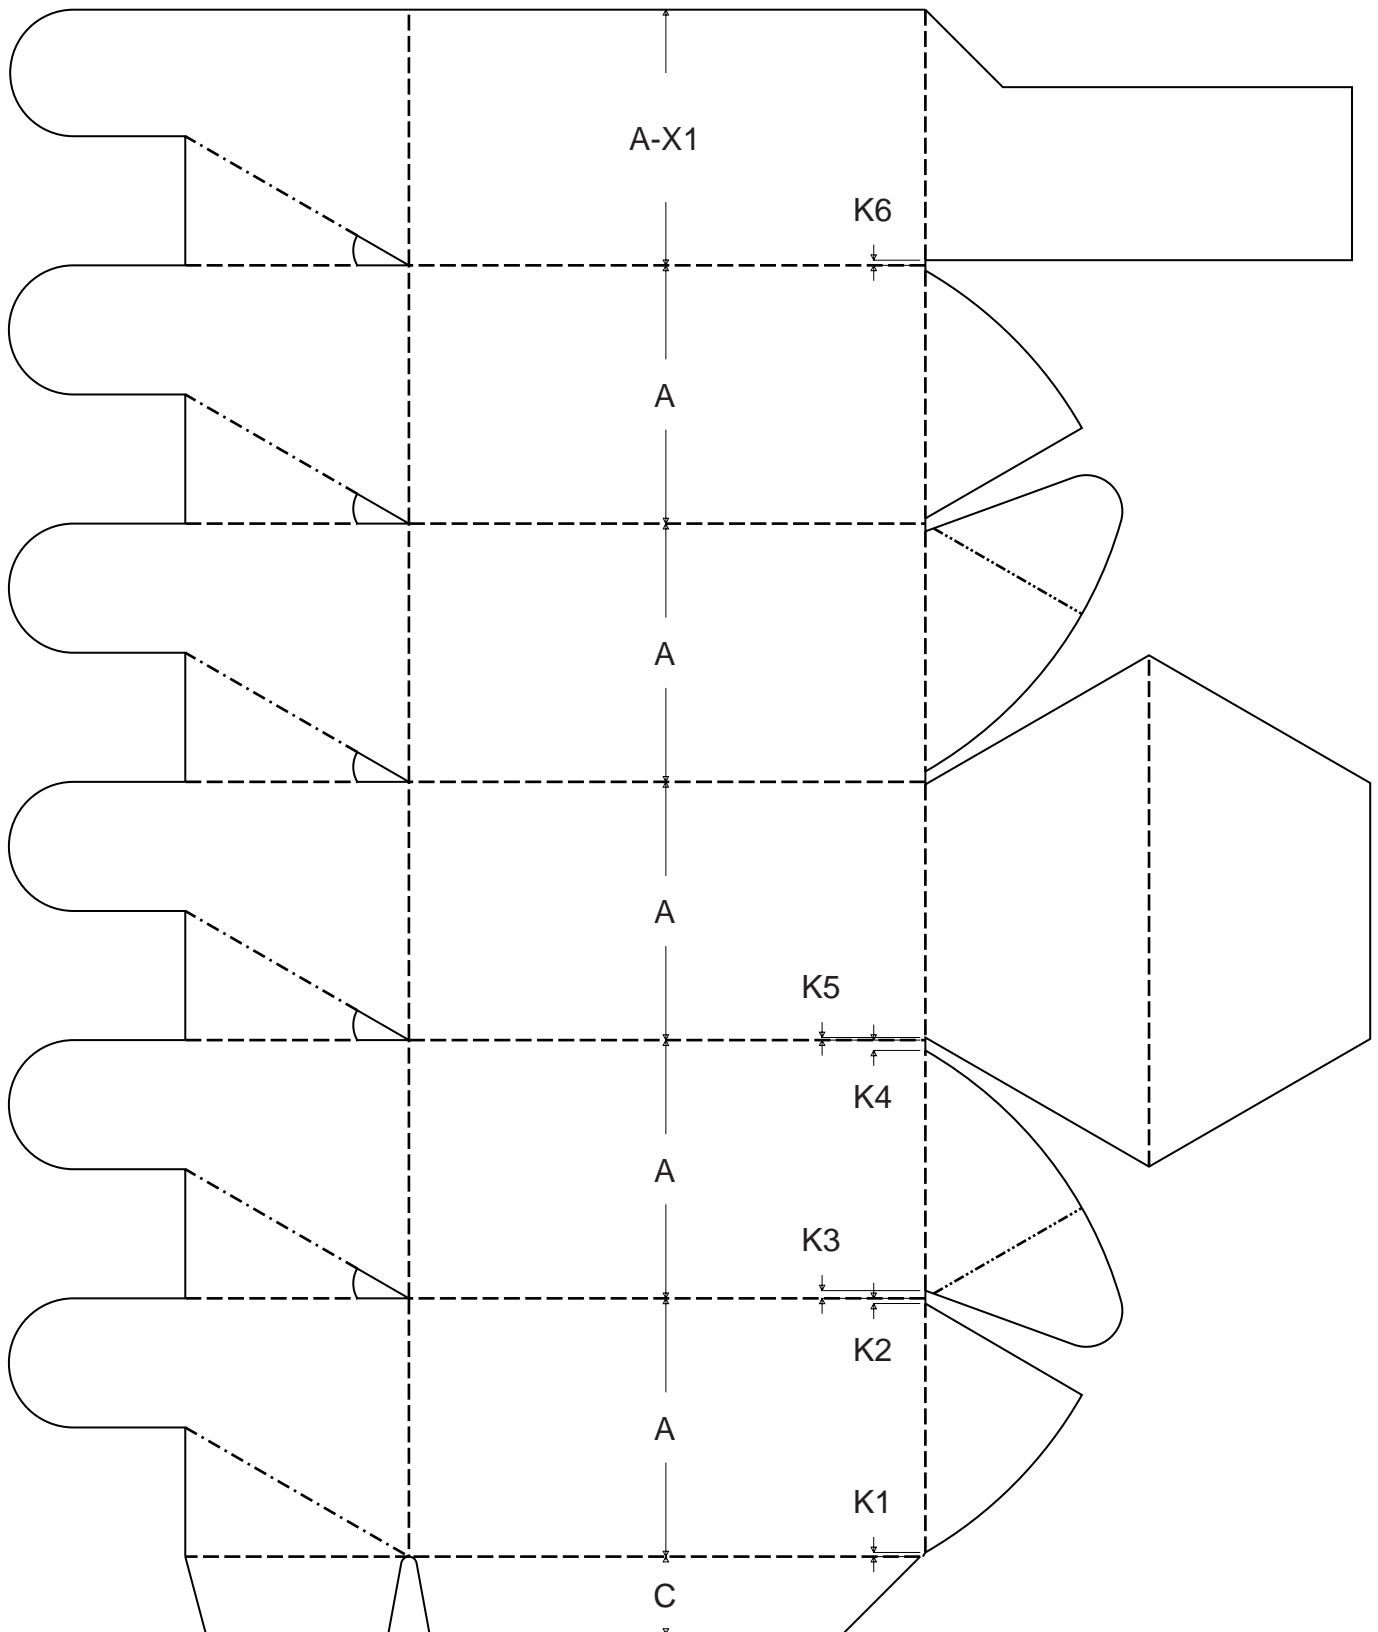

PackDesign 2000®

Standard Libraries for ECMA